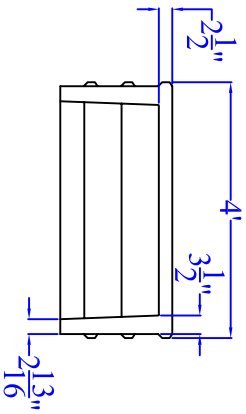

Type: 3 Step
48" Platform

Width: 48"
Height: 21"
Length: 72"

Number of Molds
Available: Various

Left Side View

Front Side View

Item Number:
S03748
Mold Number:
Various

No.	Revision/Phase	Date

For Sales and Orders
Oberfield's, INC.
1165 Alum Creek Dr.
Columbus, OH 43209
800-845-7644

Oberfield Precast
Concrete

Model	Material
1-25-06	
1" = 1'-0"	