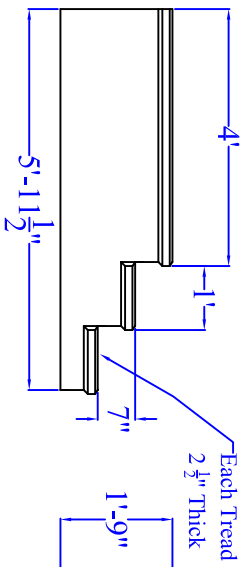

Type: 3 Step
48" Platform

Width: 48"
Height: 21"
Length: 72"

Number of Molds
Available: Various

Left Side View

Front Side View

Item Number:
S03748
Mold Number:
Various

No.	Revision/Phase	Date

For Sales and Orders
Oberfield's, INC.
1165 Alum Creek Dr.
Columbus, OH 43209
800-845-7644

Oberfield Precast
Concrete

Model	Material
1-25-06	
1" = 1'-0"	