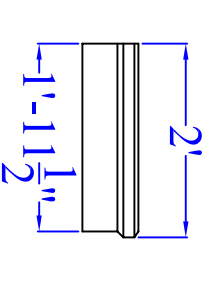

Type: 1 Step
24" Platform

Width: 48"

Height: 7"

Length: 24"

Number of Molds Available: Various

Back Side View

Left Side View

Front Side View

Item Number:
S01724

Mold Number:
Various

No.	Revision/Phase	Date

Oberfield's, Inc.
1165 Alum Creek Dr.
Columbus, OH 43209
800-845-7644

Oberfield Precast
Concrete

Model	Material
1-25-06	

1" = 1'-0"