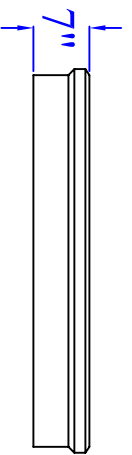

Type: 1 Step
24" Platform

Width: 48"

Height: 7"

Length: 24"

Number of Molds Available: Various

Back Side View

Left Side View

Front Side View

Item Number:
S01724

Mold Number:
Various

No.	Revision/Phase	Date

Oberfield's, Inc.
1165 Alum Creek Dr.
Columbus, OH 43209
800-845-7644

Oberfield Precast
Concrete

Model	Material
1-25-06	

1" = 1'-0"