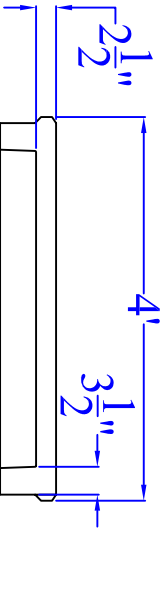

Type: 1 Step
24" Platform

Width: 48"

Height: 7"

Length: 24"

Number of Molds Available: Various

Back Side View

Left Side View

Front Side View

Item Number:
S01724

Mold Number:
Various

No.	Revision/Phase	Date

Oberfield's, Inc.
1165 Alum Creek Dr.
Columbus, OH 43209
800-845-7644

Oberfield Precast
Concrete

Model	Material
1-25-06	

1" = 1'-0"